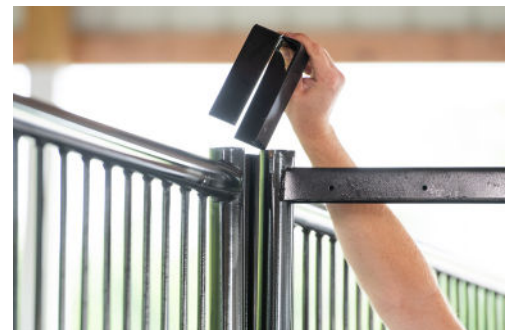

TARTER

FARM AND RANCH EQUIPMENT

WALL MOUNT BRACKETS | SBWP

2-WAY STALL BRACKETS | SB2P

3-WAY STALL BRACKETS | SB3P

4-WAY STALL BRACKETS | SB4P