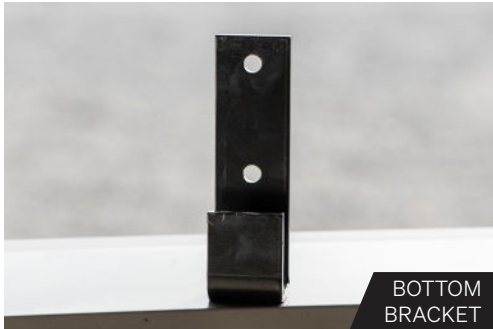

TARTER

FARM AND RANCH EQUIPMENT

WALL MOUNT BRACKETS | SBWP

2-WAY STALL BRACKETS | SB2P

3-WAY STALL BRACKETS | SB3P

4-WAY STALL BRACKETS | SB4P