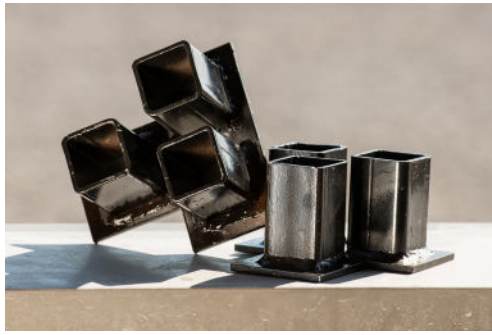

TARTER[®]

FARM AND RANCH EQUIPMENT

WALL MOUNT BRACKETS | SBWPSQ

2-WAY STALL BRACKETS | SB2PSQ

3-WAY STALL BRACKETS | SB3PSQ

4-WAY STALL BRACKETS | SB4PSQ

For more information and questions, please contact:
Tarter Customer Service
1-800-RED-GATE (1-800-733-4283)
Monday-Friday 8:00-4:30 EST